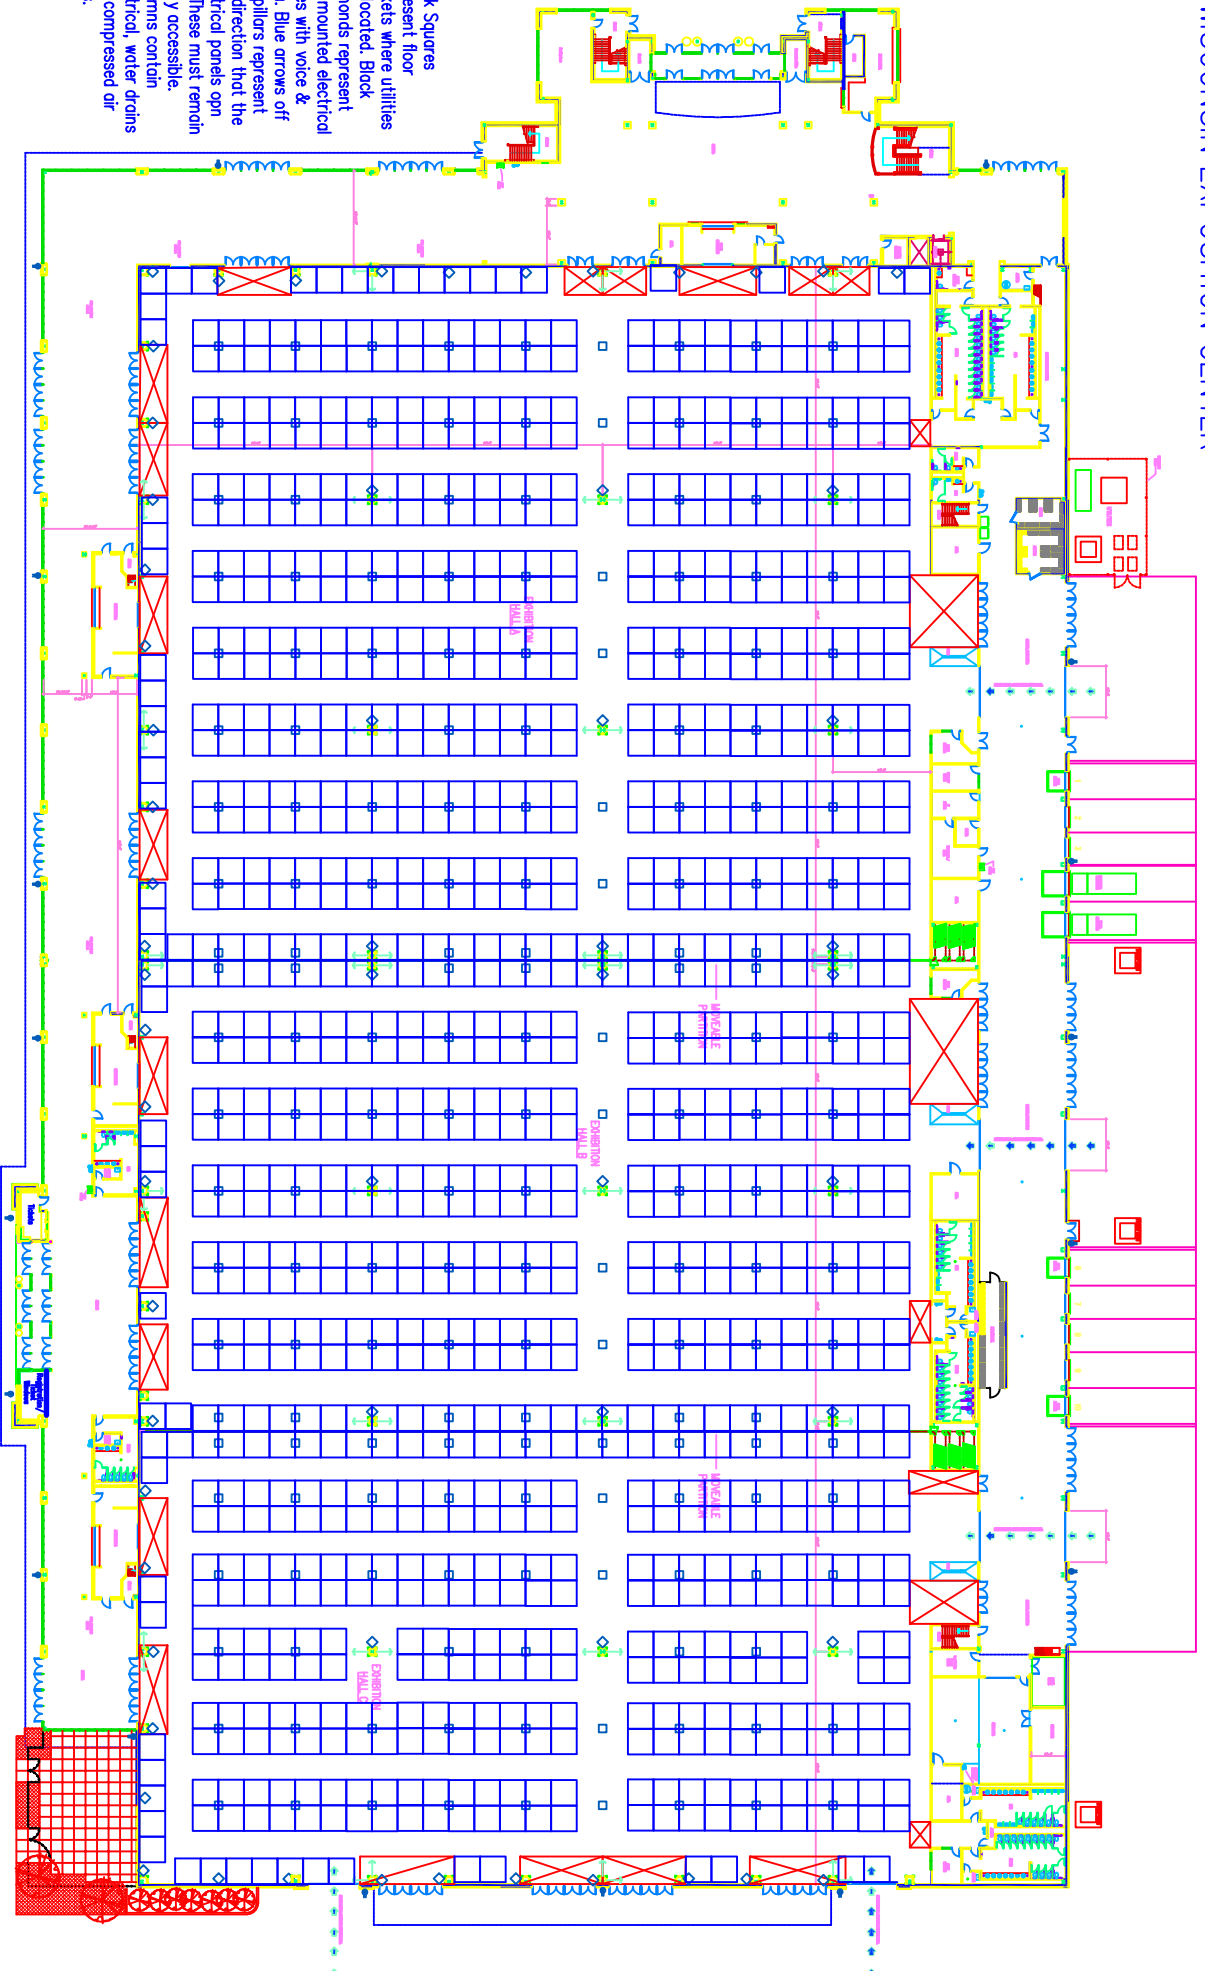

WISCONSIN EXPOSITION CENTER

Black Squares represent floor pockets where utilities are located. Black diamonds represent wall mounted electrical boxes with voice & data. Blue arrows off the pillars represent the direction that the electrical panels open up. These must remain easily accessible. Columns contain electrical, water drains and compressed air lines.